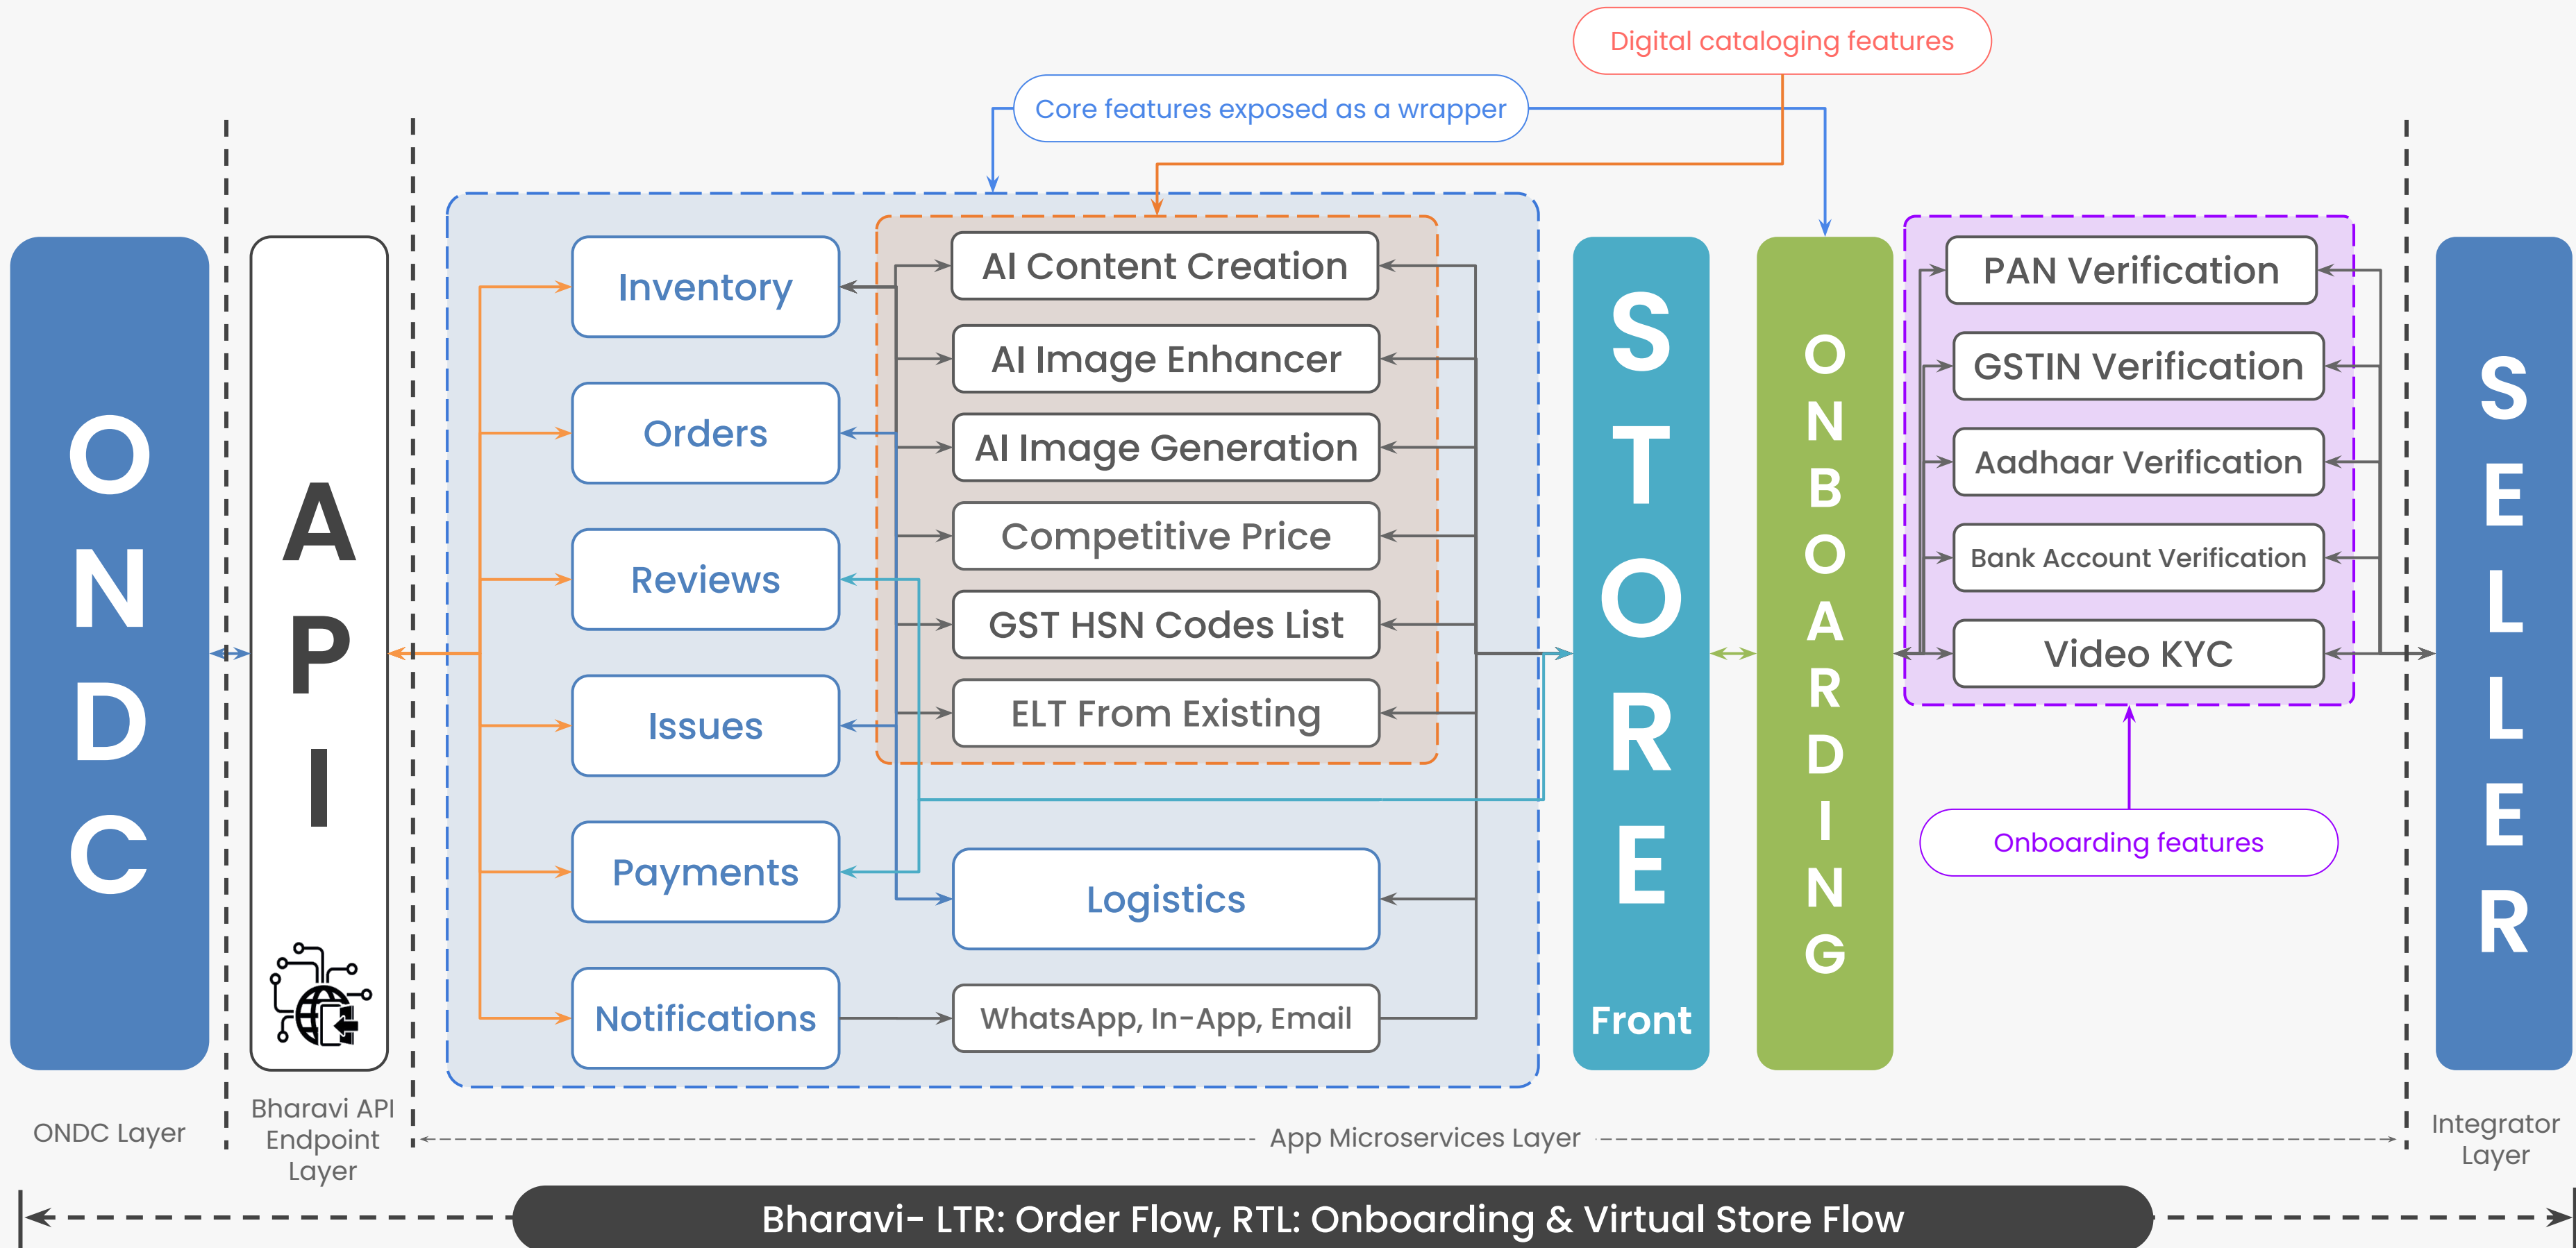

Bharavi

Your Business Transformation Platform

ONDC Adapter - Microservices Architecture

The wrapper APIs will be available in these platforms

Bharavi Lite – SocioTechnological Platform

Our platform stands out by seamlessly addressing the myriad challenges faced by small and micro-businesses in transitioning online. Offering a revolutionary combination of Plug-n-Play Services with Codeless Integration, Multilingual support, and an array of AI-driven features such as automated verifications, video KYC, and competitive market price evaluation, our app is a game-changer. What truly sets us apart is the holistic empowerment we provide – from effortlessly creating white-labeled virtual stores in minutes to enhancing product listings with AI-based image tools. By leveraging our robust network and third-party integrations, businesses gain unparalleled confidence to thrive in the expansive world of digital commerce.

Bharavi Lite - Microservices Architecture

Bharavi- LTR: Order Flow, RTL: Onboarding & Virtual Store Flow