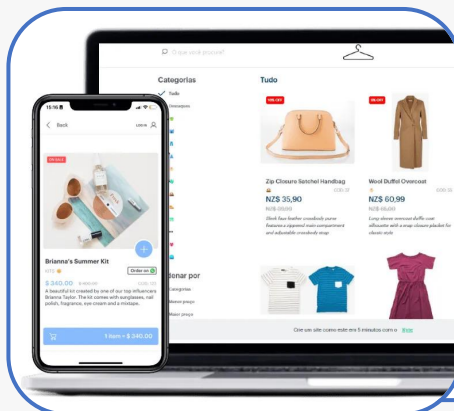

Bharavi

Your Business Transformation Platform

ONDC Adapter - Microservices Architecture

The wrapper APIs will be available in these platforms

Bharavi Lite – SocioTechnological Platform

Our platform stands out by seamlessly addressing the myriad challenges faced by small and micro-businesses in transitioning online. Offering a revolutionary combination of Plug-n-Play Services with Codeless Integration, Multilingual support, and an array of AI-driven features such as automated verifications, video KYC, and competitive market price evaluation, our app is a game-changer. What truly sets us apart is the holistic empowerment we provide – from effortlessly creating white-labeled virtual stores in minutes to enhancing product listings with AI-based image tools. By leveraging our robust network and third-party integrations, businesses gain unparalleled confidence to thrive in the expansive world of digital commerce.

Seamless Onboarding

Businesses effortlessly create white-labeled virtual stores in minutes, utilizing our **Plug-n-Play** services and **codeless integration**.

Automated Verification

AI-driven processes ensure swift and accurate **Aadhaar, PAN, GSTIN, and Bank Account verification**, enhancing the onboarding experience.

AI-Enhanced Catalogs

It offers an AI-based automated **catalog generator** and **image enhancer**, optimizing product listings for maximum visual appeal and engagement.

Multilingual Chatbot

Voice and Text enabled chat bot which supports **"Indian Regional Languages"**, gives ease of customer support 24x7.