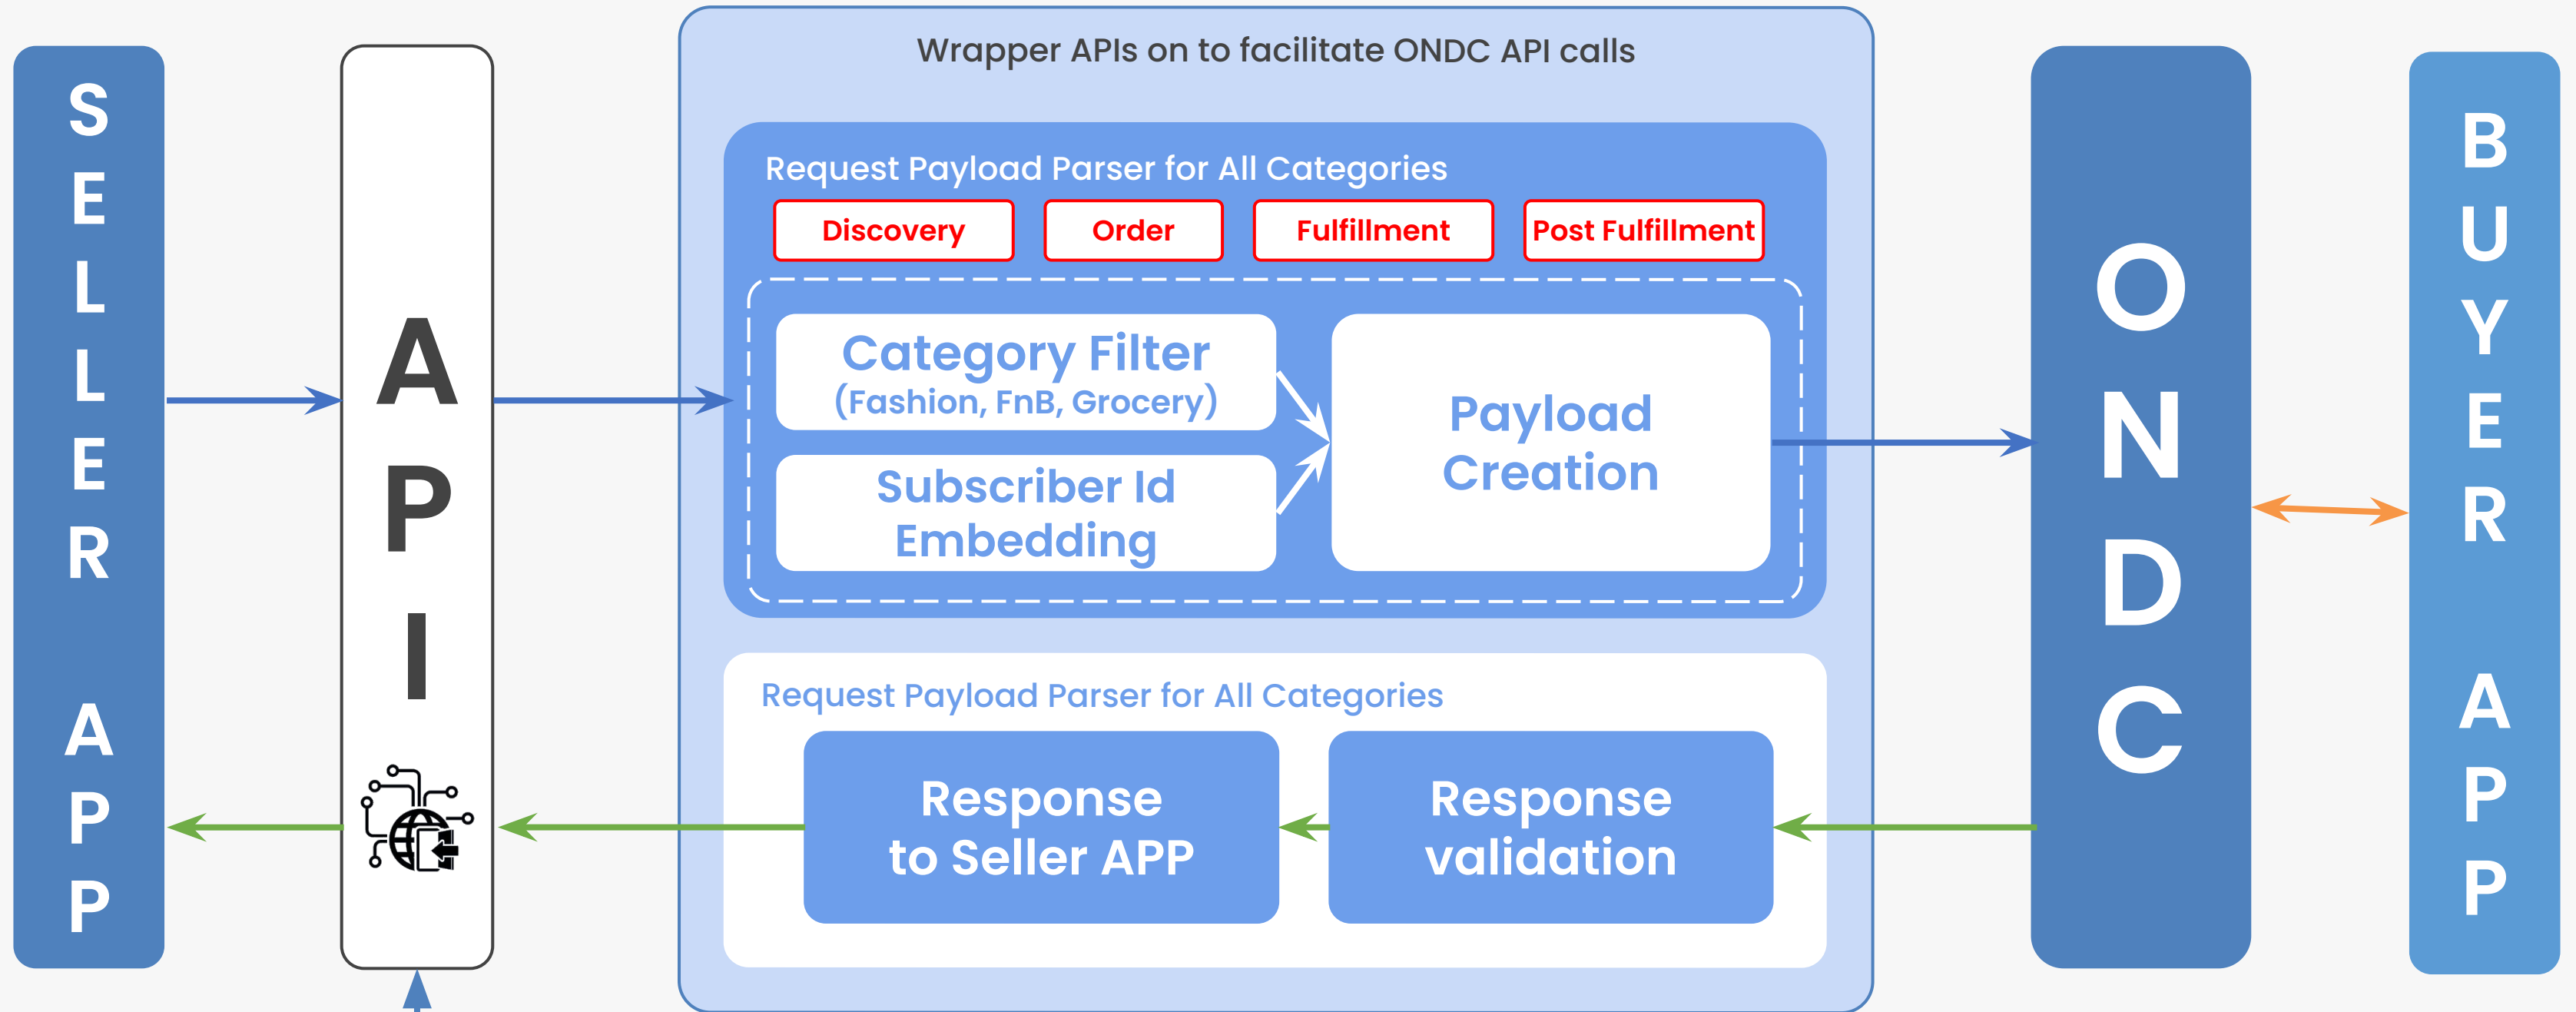

Bharavi

Your Business Transformation Platform

ONDC Adapter - Microservices Architecture

The wrapper APIs will be available in these platforms

Bharavi Lite – SocioTechnological Platform

Our platform stands out by seamlessly addressing the myriad challenges faced by small and micro-businesses in transitioning online. Offering a revolutionary combination of Plug-n-Play Services with Codeless Integration, Multilingual support, and an array of AI-driven features such as automated verifications, video KYC, and competitive market price evaluation, our app is a game-changer. What truly sets us apart is the holistic empowerment we provide – from effortlessly creating white-labeled virtual stores in minutes to enhancing product listings with AI-based image tools. By leveraging our robust network and third-party integrations, businesses gain unparalleled confidence to thrive in the expansive world of digital commerce.

Seamless Onboarding

Businesses effortlessly create white-labeled virtual stores in minutes, utilizing our **Plug-n-Play** services and **codeless integration**.

Automated Verification

AI-driven processes ensure swift and accurate **Aadhaar, PAN, GSTIN, and Bank Account verification**, enhancing the onboarding experience.

AI-Enhanced Catalogs

It offers an AI-based automated **catalog generator** and **image enhancer**, optimizing product listings for maximum visual appeal and engagement.

Multilingual Chatbot

Voice and Text enabled chat bot which supports **"Indian Regional Languages"**, gives ease of customer support 24x7.

Bharavi Lite - Microservices Architecture

Bharavi- LTR: Order Flow, RTL: Onboarding & Virtual Store Flow